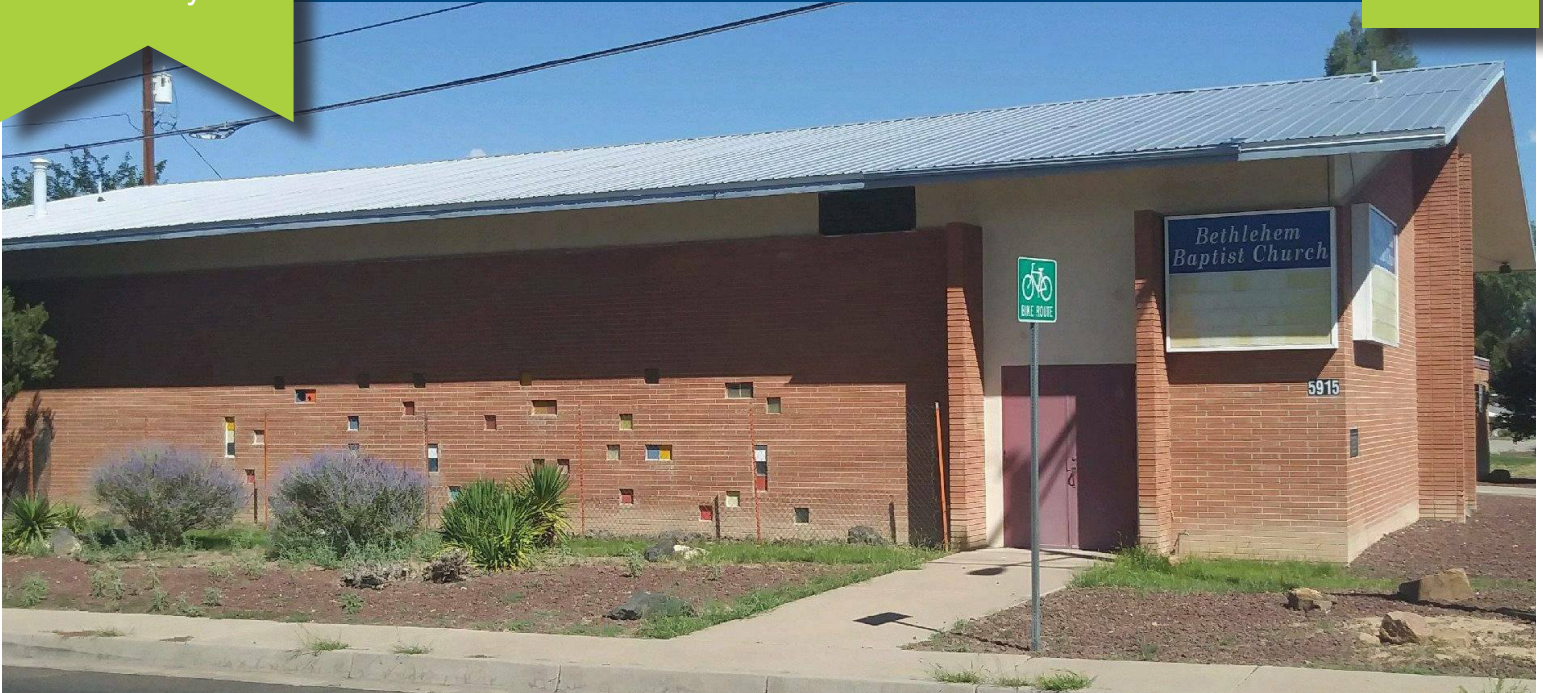

Community
Facility

JUST FUNDED

BY CLEARINGHOUSE CDFI

2021

Bethlehem Baptist Church

Albuquerque, NM

\$215,000 in Financing for Building Improvements to Church Servicing Low Income Area

[The Bethlehem Baptist Church](#) is a non-profit religious corporation in Albuquerque, New Mexico. The church has been around since 1966. The Bethlehem Baptist Church serves a low-income community. In 2011, Dennis Hubbard began serving as pastor and currently serves today. Pastor Hubbard is a member of the local NAACP branch and is the Chaplain for the Albuquerque Police and Presbyterian Hospital.

Clearinghouse CDFI provided \$215,000 in financing to help The Bethlehem Baptist Church make improvements to the church building.

This loan will provide funds to make necessary cosmetic and safety improvements to the building. These improvements include upgrades to the bathrooms and kitchen, a new floor in a social hall, improvements to signage, and roof and electrical repairs.